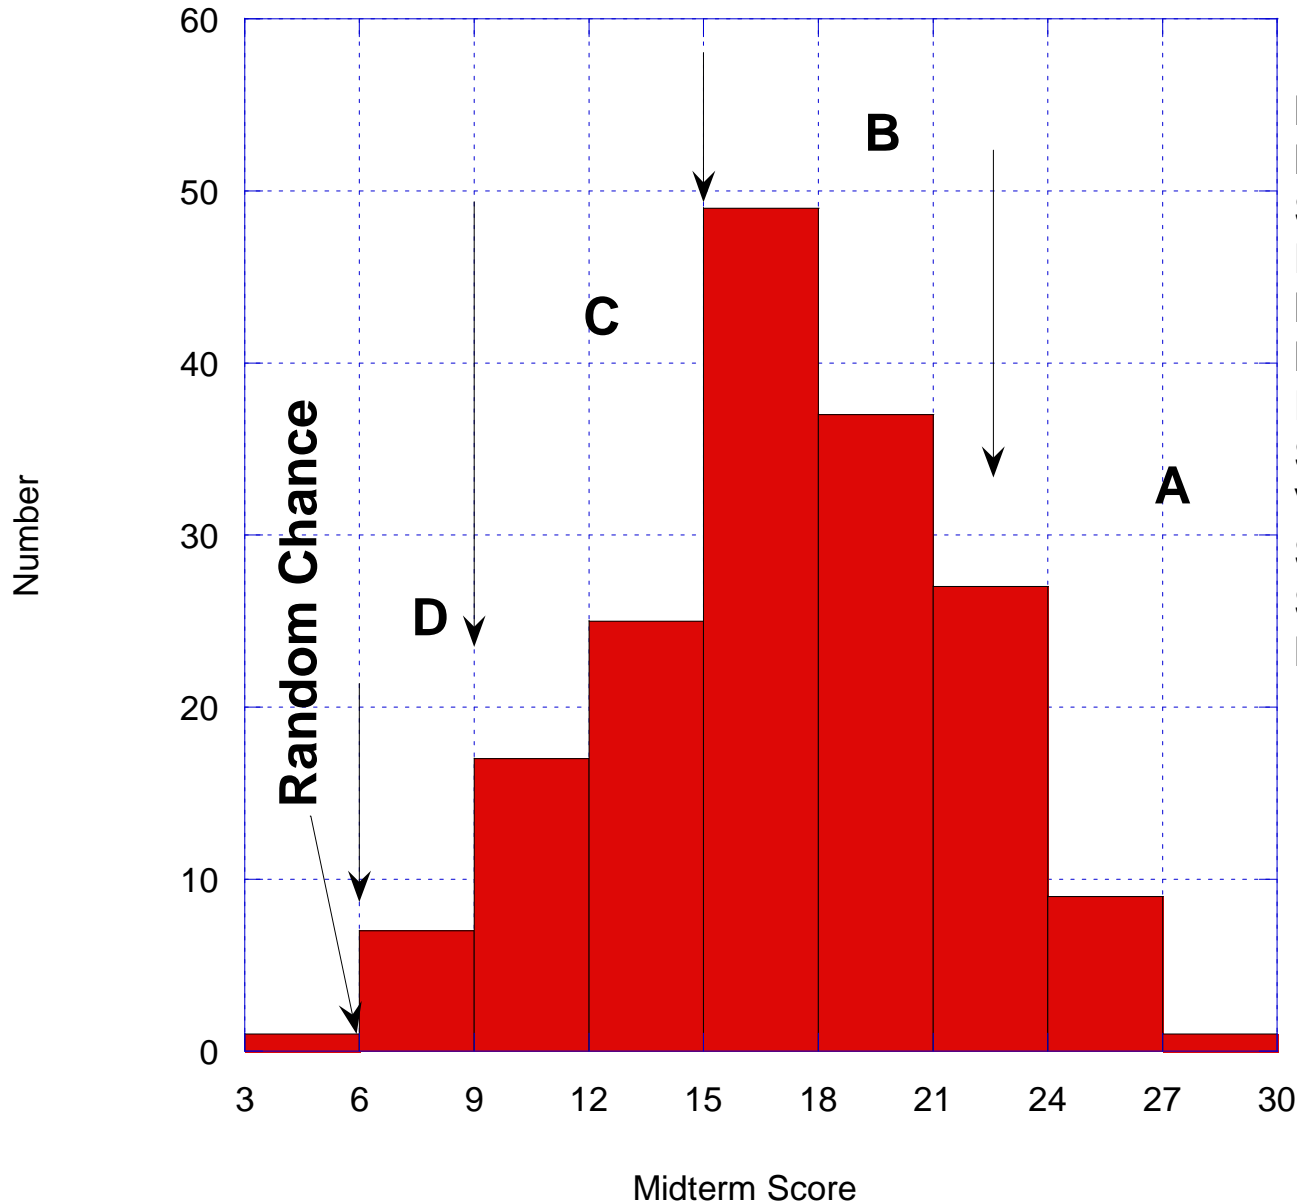

# Midterm Scores 2010

EE80T Winter 2010 Midterm Scores

## Midterm Score

Minimum	5
Maximum	27
Sum	2890
Points	173
Mean	16.705202
Median	17
RMS	17.288775
Std Deviation	4.4669102
Variance	19.953287
Std Error	0.33961289
Skewness	-0.21702088
Kurtosis	-0.33166969